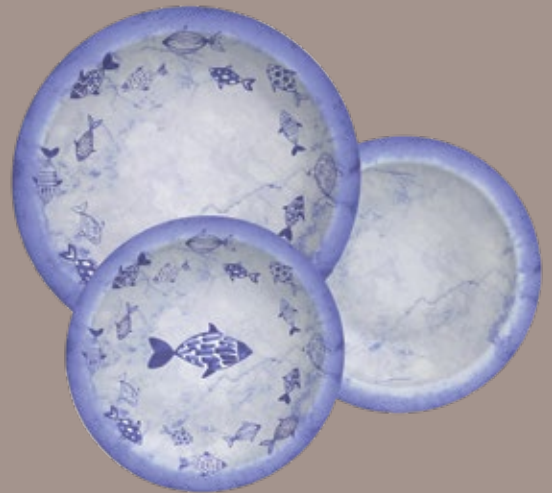

12-Piece Plate Set

	Ref.	Pkg.	790.8538
12 pcs.	96989/000	1	10315.2

Content:
4 dinner plates 28cm / 11"
4 soup plates 21,9cm / 9"
4 dessert plates 21cm / 8"