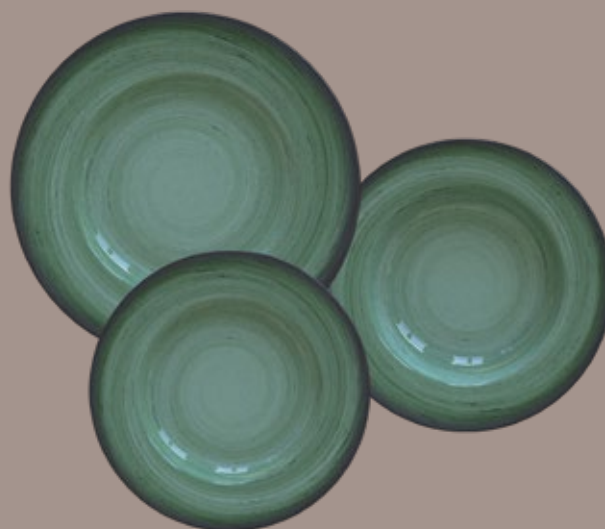

12-Piece Plate Set

Ref.	Pkg.	790.8538
12 pcs. 96989/001	1	10316.9

Content:
4 dinner plates 27cm / 11"
4 soup plates 23,2cm / 9"
4 dessert plates 21cm / 8"