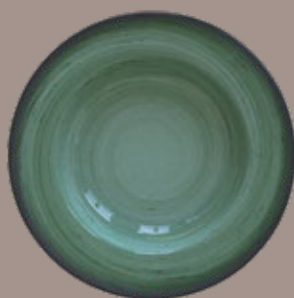

Rustic Green

Dinner Plate

Ref.	Pkg.	790.8538
96980/003	12	10079.3

Dimension - 27cm / 11"
Height - 2,6cm / 1"
Weight - 737g / 1,6lbs

Dessert Plate

Ref.	Pkg.	790.8538
96980/004	12	10080.9

Dimension - 21cm / 8"
Height - 2,2cm / 0,9"
Weight - 339g / 0,7lbs